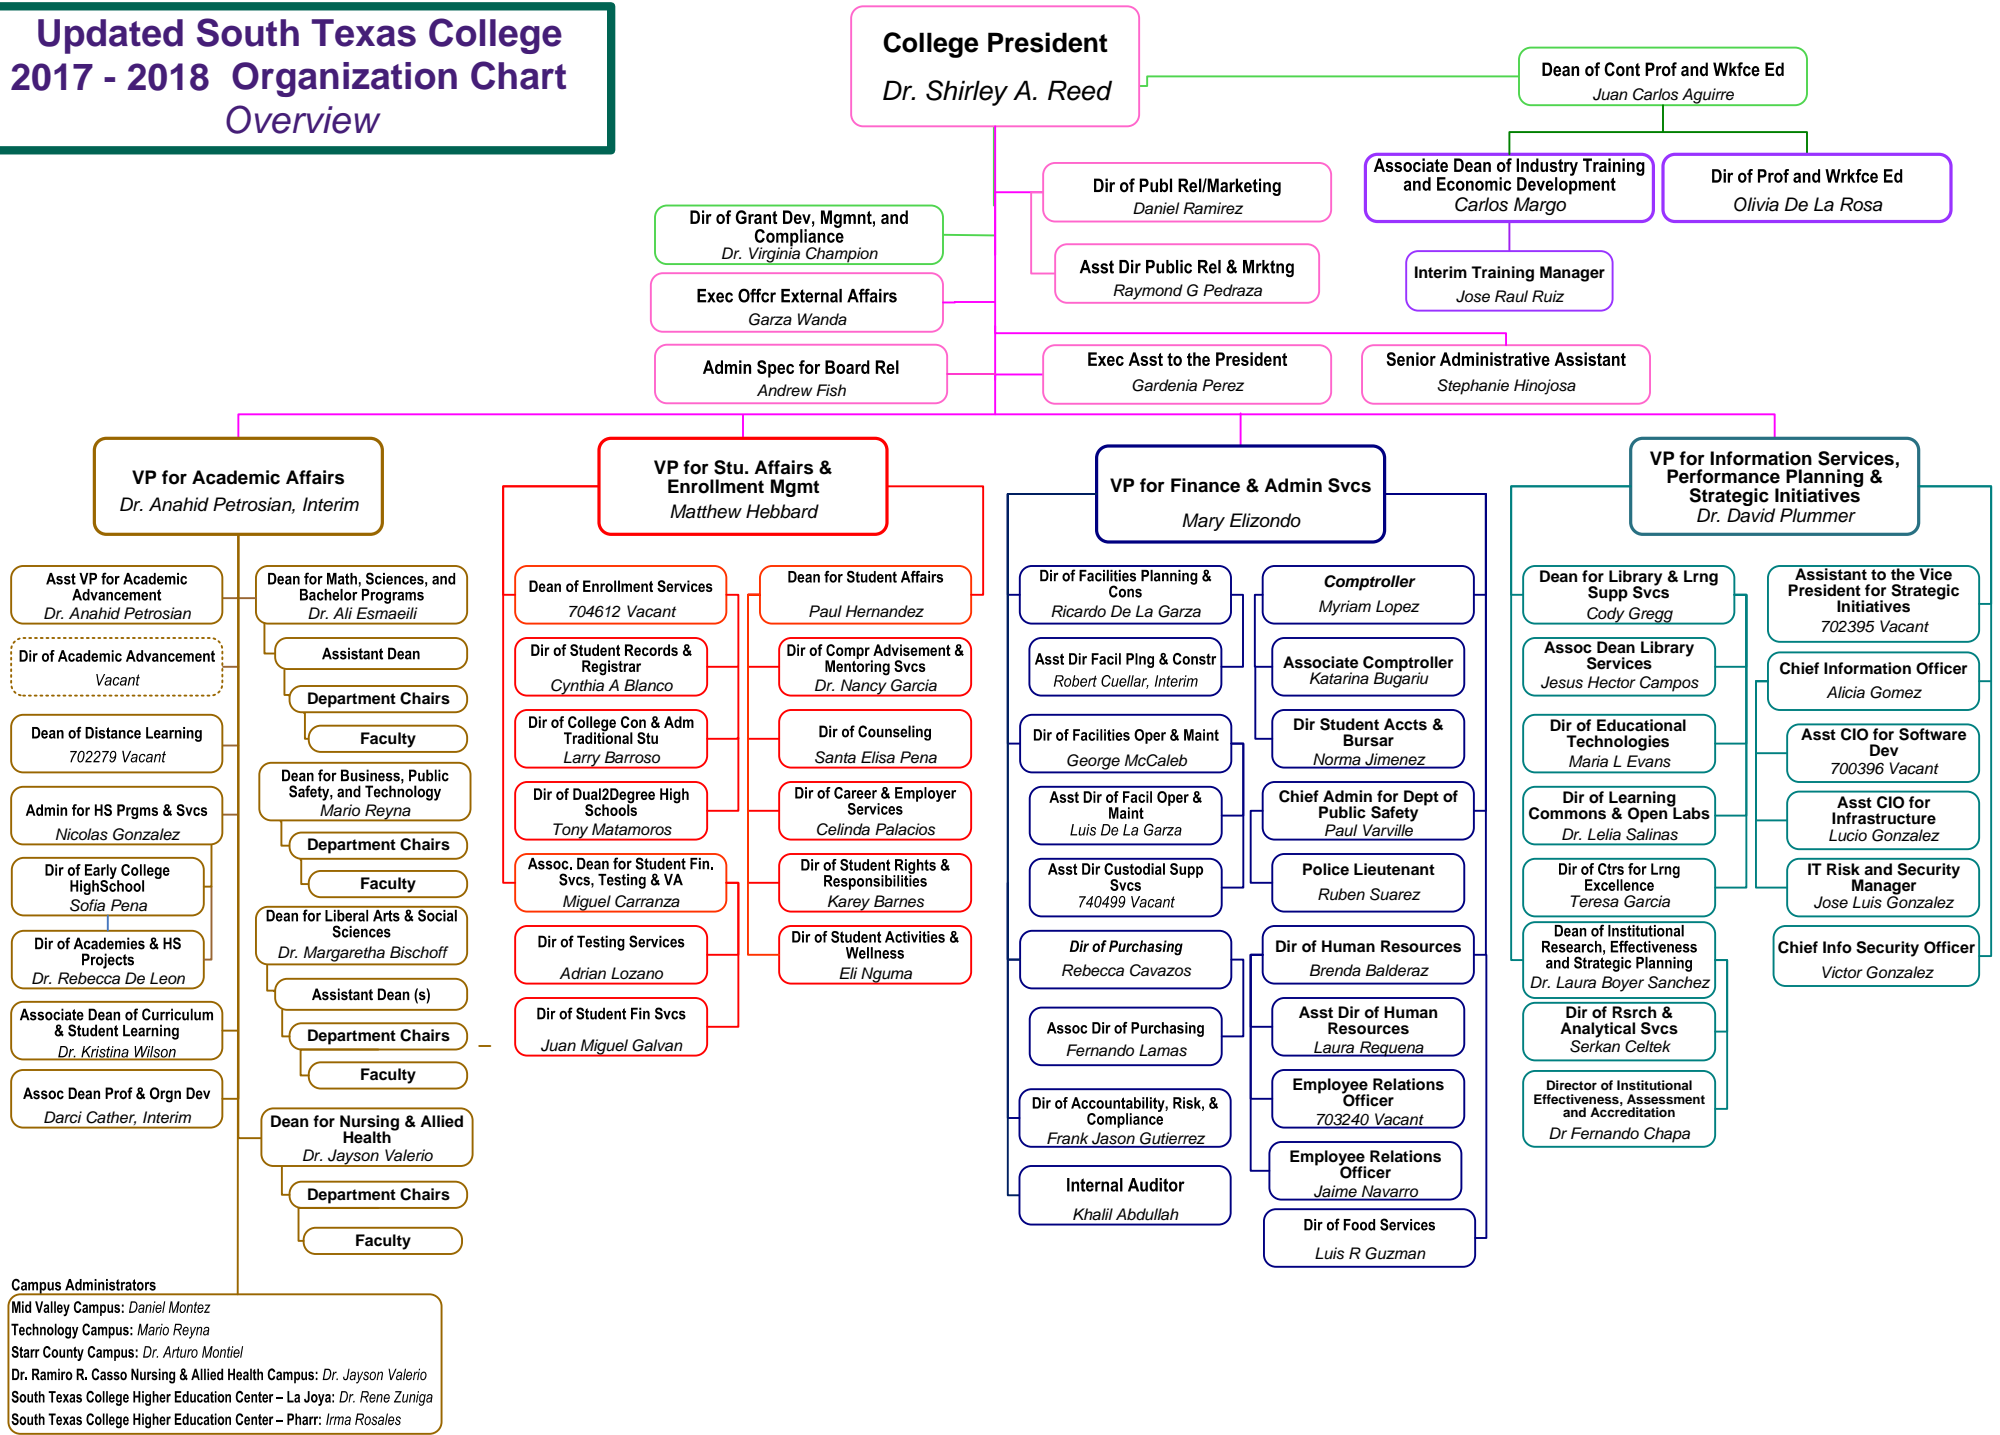

# Updated South Texas College 2017 - 2018 Organization Chart Overview

**Campus Administrators**  
 Mid Valley Campus: Daniel Montez  
 Technology Campus: Mario Reyna  
 Starr County Campus: Dr. Arturo Montiel  
 Dr. Ramiro R. Casso Nursing & Allied Health Campus: Dr. Jayson Valerio  
 South Texas College Higher Education Center – La Joya: Dr. Rene Zuniga  
 South Texas College Higher Education Center – Pharr: Irma Rosales